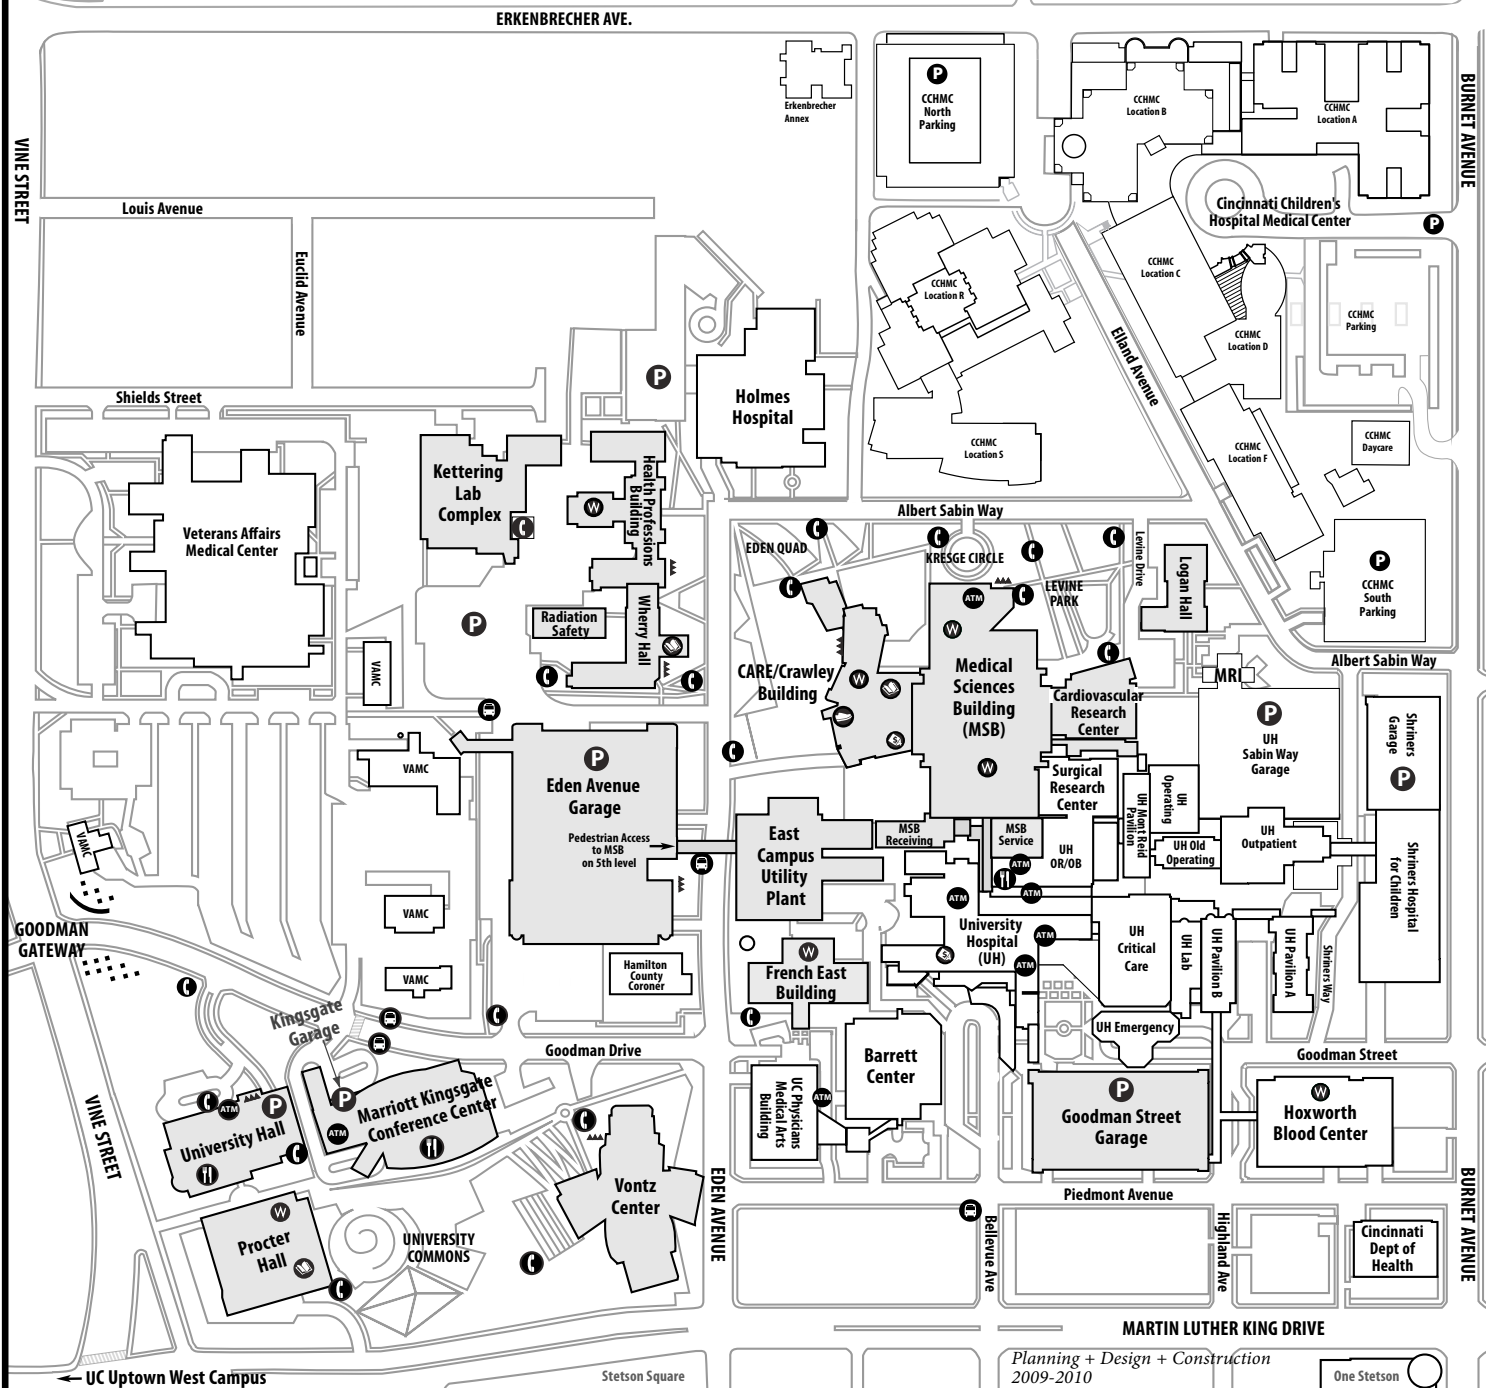

University of Cincinnati Medical Campus 2009-2010

-  University Buildings
-  Parking Garages/Lots
-  Shuttle Stops
-  Bicycle Racks
-  Wireless Locations
-  ATM/ATS
-  Help Phones
-  Wall Mounted Help Phones
-  Libraries
-  Dining
-  Shopping
-  Fitness Center

Cincinnati Zoo and Botanical Gardens

← UC Uptown West Campus

Stetson Square

Planning + Design + Construction
2009-2010

One Stetson